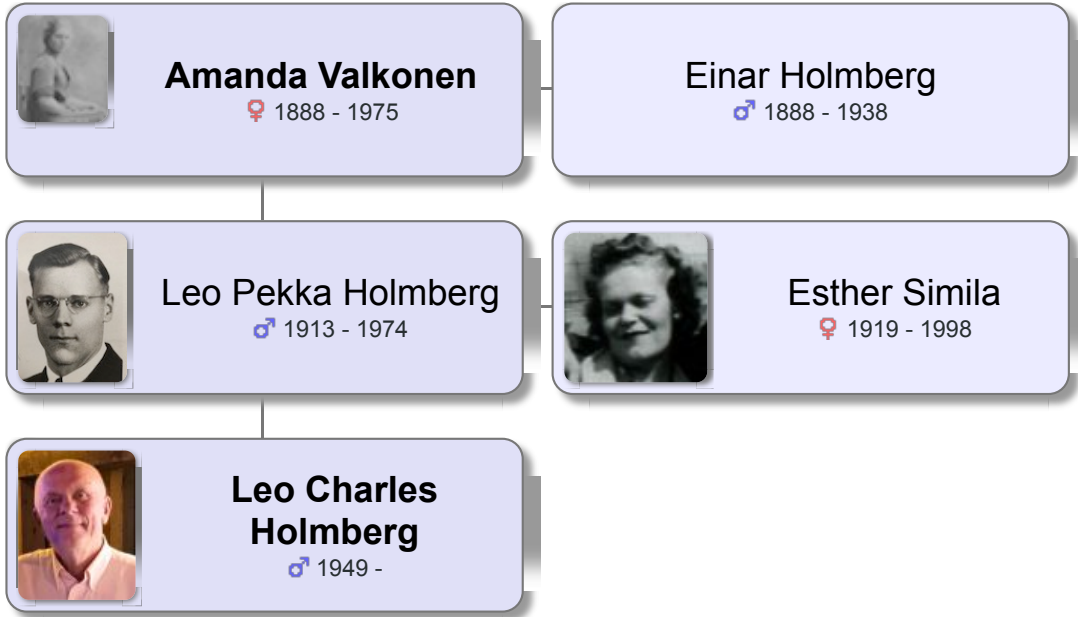

Amanda Valkonen

♀ 1888 - 1975 (87 years)

Relationship to Leo Charles Holmberg

Amanda Valkonen is the grandmother of Leo Charles Holmberg

Maintained by Leo Holmberg.
<http://holmbergsofcleveland.com/tng>